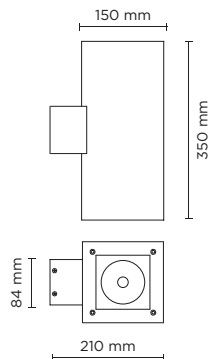

## TECH MAXI 02 SQUARE

Square up&down luminaire for outdoor installation on a façade/wall. Phospho-chromatised and polyester powder coated die-cast copper-free aluminium body, tempered safety glass, moulded silicone gasket and stainless steel screws. Built-in LED driver 220-240V 50-60Hz, with 2 x 1 COB CREE "CXA2530" LED. IP65 rating.

light source	light beam options	lumen output (lm)	lumin. efficacy (lm/w)
<b>3000°K warm-white</b>			
cob led	 40°	2 x 4.000	102.56

### Technical data

Wattage	2 x 39 WATT
IP Rating	IP65
IK Rating	IK09
Material	High corrosion resistance die-cast copper-free aluminium body
Coating	Polyester powder coating with phosphochromating pre-finish
Light source	NR. 2 x 39W COB CREE "CXA2530" LED
Screws	Stainless steel
Transformer	Electronic power supply 220/240V 50/60Hz built-in
Gasket	Silicone rubber
Power cable	0,5 mt. neoprene power cable included
Glass	Tempered
Gross weight	4,60 Kg